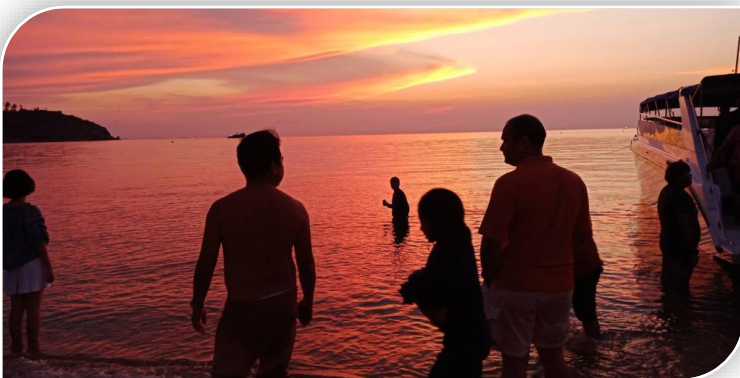

SPECIFICATION

- ⚓ This is a fully enclosed customized boutique speedboat. Different from the rest.
- ⚓ This new twin engine speedboat which is powered by two 250 HP Yamaha 4 stroke engines.
- ⚓ There is comfortable cushioned seating, a marine toilet, icebox and navigational instrumentation.
- ⚓ Licensed and insured for maximum 20 Guests.
- ⚓ The well set out custom cockpit has comfortable lounges & seating for 14, and in the bow seating for 6. With a 12V drinks & food fridge, sink with pressure water and large cooler boxes and there are large storage areas on board in many different places for good use of space.

EQUIPMENT

- ⚓ We provide use of 2 fishing rods, snorkel & masks, life jackets (all sizes) and towels for all guests.

STAFF

- ⚓ Captain, Crew, Guide (English speaker), Thailand Authority of Tourism Registered